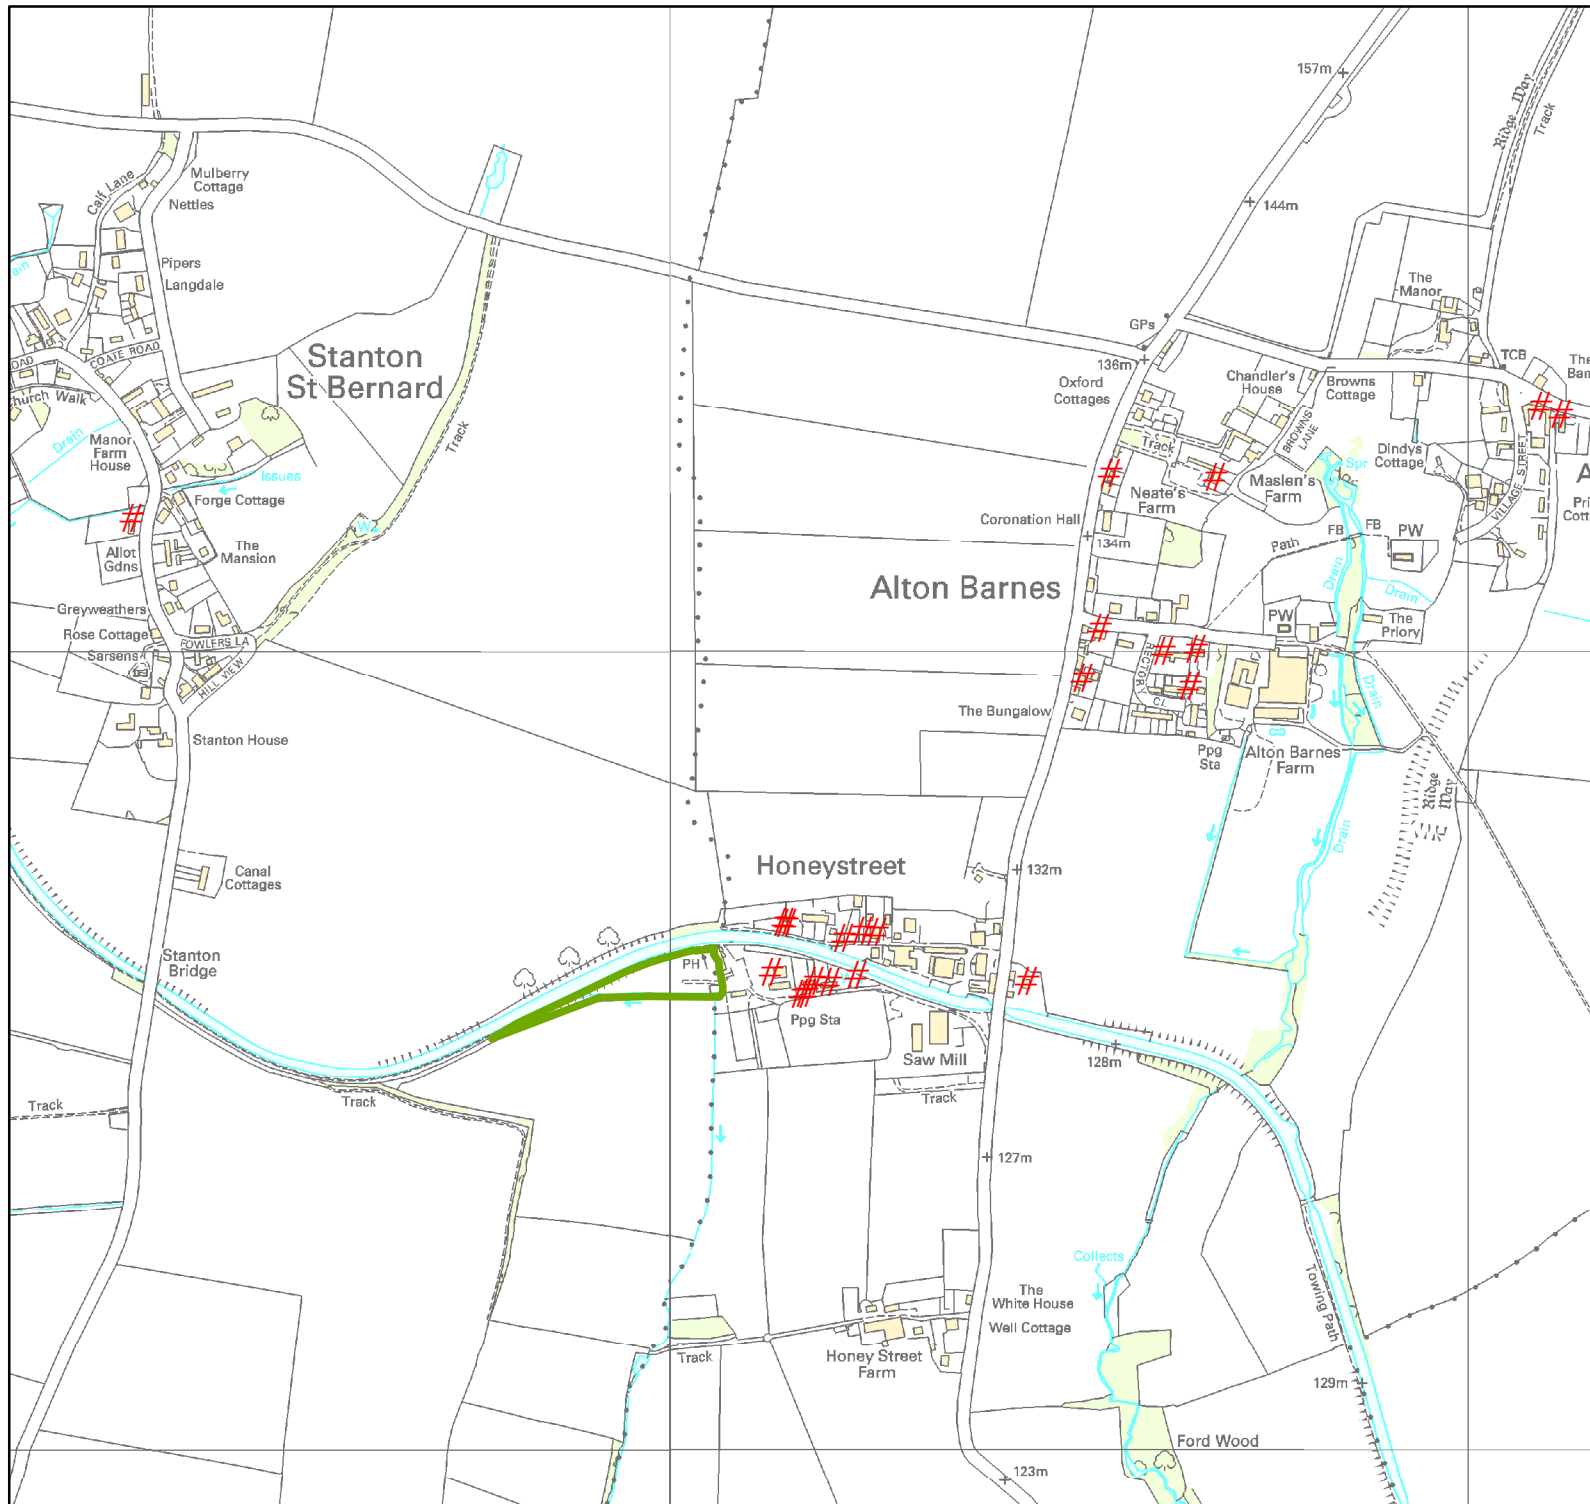

Licence Application The Barge Inn, Honeystreet Nr Pewsey, SN9 5PS

Location Plan

Scale

1:9,474

- # Location of Objector
- Location of Site

Reproduced from the Ordnance Survey mapping with permission of Her Majesty's Stationary Office. Crown Copyright. Unauthorised reproduction infringes Crown Copyright and may lead to prosecution or civil proceedings. License number 100049050